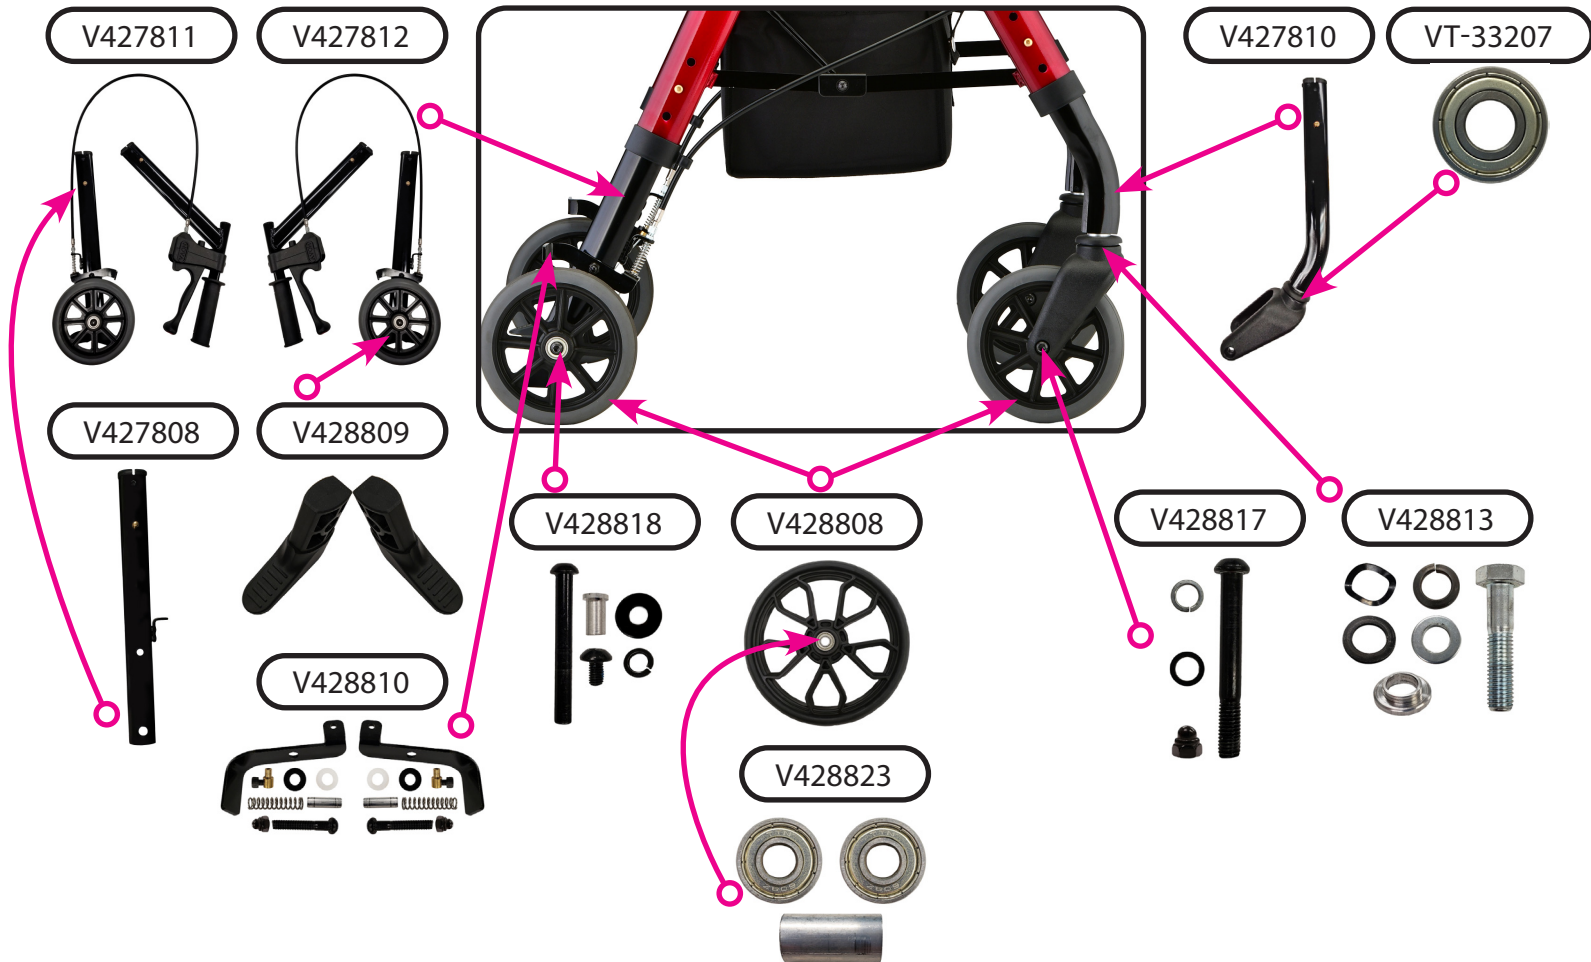

Please verify that the serial number on your rolling walker corresponds with the serial number series denoted in the below parts list. The serial number is located on a sticker that is attached to the frame under the seat (see Figure 1).

If you need further assistance, please call our customer service team at (800) 557-6682.

Thank you!

Figure 1

Hand Brake Mechanism

Upper Assembly Components

Frame & Seat Components

Wheel & Lower Assembly Components

Item Number 4278

STAR 8 Petite

SERIAL # BEGINNING WITH "NV"

ITEM NUMBER	DESCRIPTION	UOM
V428817	AXLE FRONT	EACH
V428818	AXLE REAR (SET)	EACH
V427804	BACKREST BLUE	EACH
V427806	BACKREST PURPLE	EACH
V427807	BACKREST RED	EACH
V427813	BACKREST PINK	EACH
V428825	BAG (INCLUDES PLASTIC LINING) SN: NV	EACH
V428823	BEARING & SPACER WHEEL	SET
P-CABLE	BRAKE CABLE (PAIR)	PAIR
V428810	BRAKE SHOE (SET)	SET
P-COVER	CABLE COVER BLACK	EACH
V42093	FOAM FOR FLIP-UP BACKREST	EACH
V427809	FOLDING MECHANISM	EACH
V428815	FRAME ATTACHMENT	EACH
V428816	FRAME ATTACHMENT HARDWARE	EACH
V428827	FRAME INSERT/ LOCK & LIFT HOLDER	EACH
B14-C	HAND BRAKE WITH STEEL CABLE	EACH
V42010	HAND GRIP ANATOMICAL (PAIR)	PAIR
V427801	HANDLE LEFT	EACH
V427802	HANDLE RIGHT	EACH
V427811	HANDLE/LEG ASSEMBLY LEFT	EACH
V427812	HANDLE/LEG ASSEMBLY RIGHT	EACH
V427810	LEG FRONT ASSEMBLY	EACH
V427808	LEG REAR	EACH
V428824	LOCK & LIFT	EACH
V42076	RECEIVER FOR REMOVABLE BACKREST	EACH
P40047	REFLECTOR FOR BRAKE HANDLE	PAIR
V42064	SCREW & NUT FOR BACKREST HINGE	EACH
P40007	SCREW TO ADJUST CABLE TENSION	EACH
V42077	SCREWS TO ATTACH PADDED SEAT	SET
V428826	SEAT	EACH
V428828	SEAT CLAMP	EACH
V428820	SILENCER FRONT LEG FRAME	EACH
V428819	SILENCER REAR LEG FRAME	EACH
V428813	STEM & WASHERS FOR FORK	EACH
V42011	STOPPER FOR SEAT (PAIR)	PAIR