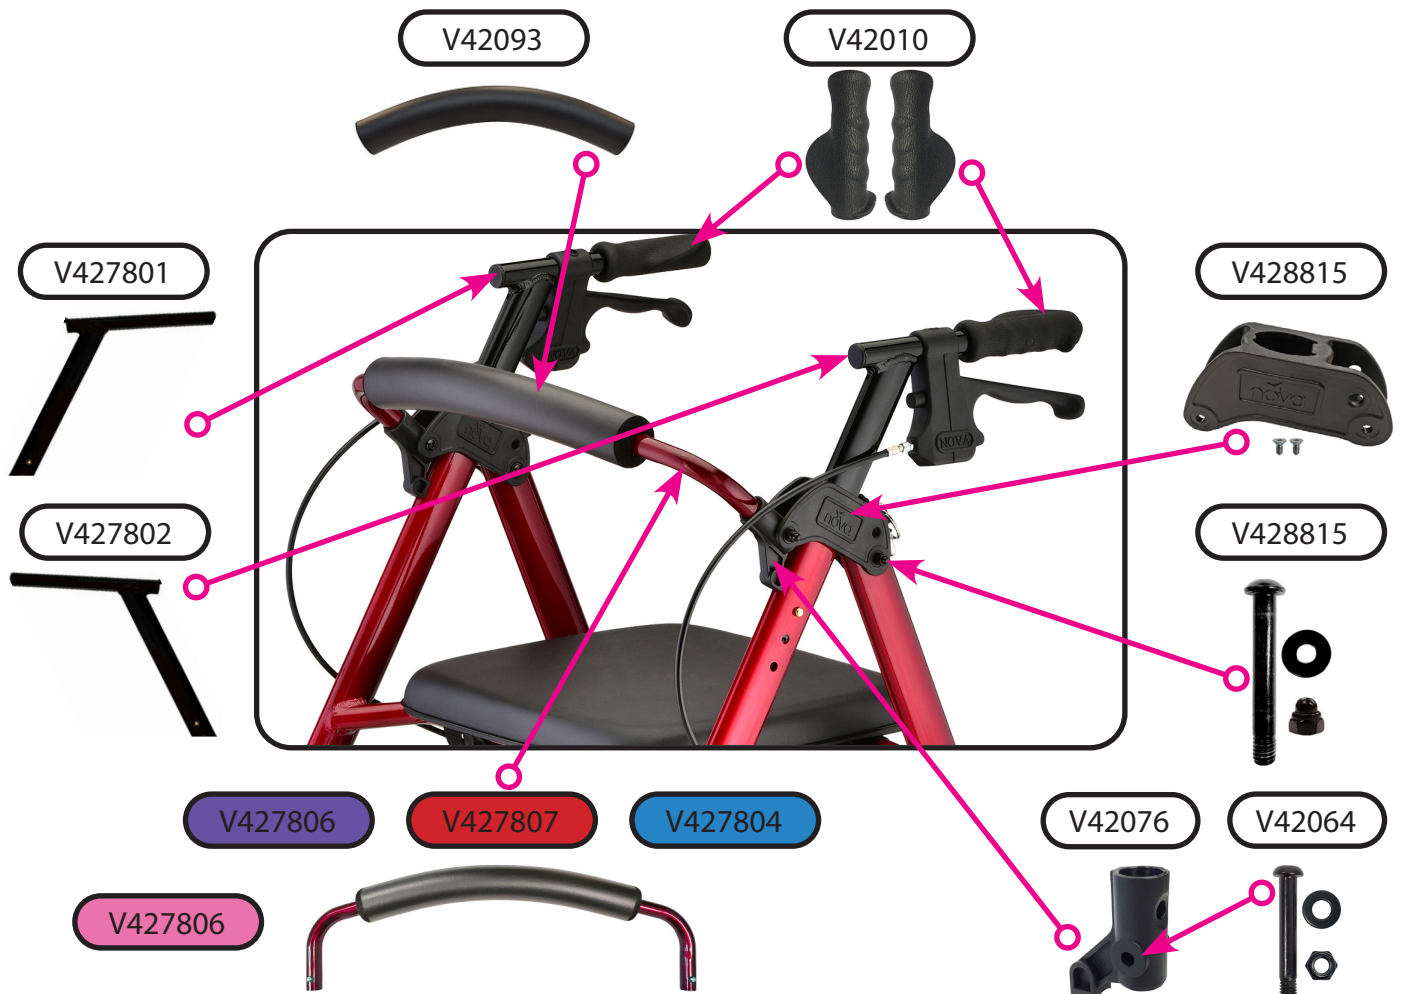

If you need further assistance, please call our customer service team at (800) 557-6682.

Thank you!

Figure 1

Hand Brake Mechanism

Upper Assembly Components

Frame & Seat Components

Wheel & Lower Assembly Components

Item Number 4278

STAR 8 Petite

SERIAL # BEGINNING WITH "NV"

ITEM NUMBER	DESCRIPTION	UOM
V428817	AXLE FRONT	EACH
V428818	AXLE REAR (SET)	EACH
V427804	BACKREST BLUE	EACH
V427806	BACKREST PURPLE	EACH
V427807	BACKREST RED	EACH
V427813	BACKREST PINK	EACH
V428825	BAG (INCLUDES PLASTIC LINING) SN: NV	EACH
V428823	BEARING & SPACER WHEEL	SET
P-CABLE	BRAKE CABLE (PAIR)	PAIR
V428810	BRAKE SHOE (SET)	SET
P-COVER	CABLE COVER BLACK	EACH
V42093	FOAM FOR FLIP-UP BACKREST	EACH
V427809	FOLDING MECHANISM	EACH
V428815	FRAME ATTACHMENT	EACH
V428816	FRAME ATTACHMENT HARDWARE	EACH
V428827	FRAME INSERT/ LOCK & LIFT HOLDER	EACH
B14-C	HAND BRAKE WITH STEEL CABLE	EACH
V42010	HAND GRIP ANATOMICAL (PAIR)	PAIR
V427801	HANDLE LEFT	EACH
V427802	HANDLE RIGHT	EACH
V427811	HANDLE/LEG ASSEMBLY LEFT	EACH
V427812	HANDLE/LEG ASSEMBLY RIGHT	EACH
V427810	LEG FRONT ASSEMBLY	EACH
V427808	LEG REAR	EACH
V428824	LOCK & LIFT	EACH
V42076	RECEIVER FOR REMOVABLE BACKREST	EACH
P40047	REFLECTOR FOR BRAKE HANDLE	PAIR
V42064	SCREW & NUT FOR BACKREST HINGE	EACH
P40007	SCREW TO ADJUST CABLE TENSION	EACH
V42077	SCREWS TO ATTACH PADDED SEAT	SET
V428826	SEAT	EACH
V428828	SEAT CLAMP	EACH
V428820	SILENCER FRONT LEG FRAME	EACH
V428819	SILENCER REAR LEG FRAME	EACH
V428813	STEM & WASHERS FOR FORK	EACH
V42011	STOPPER FOR SEAT (PAIR)	PAIR